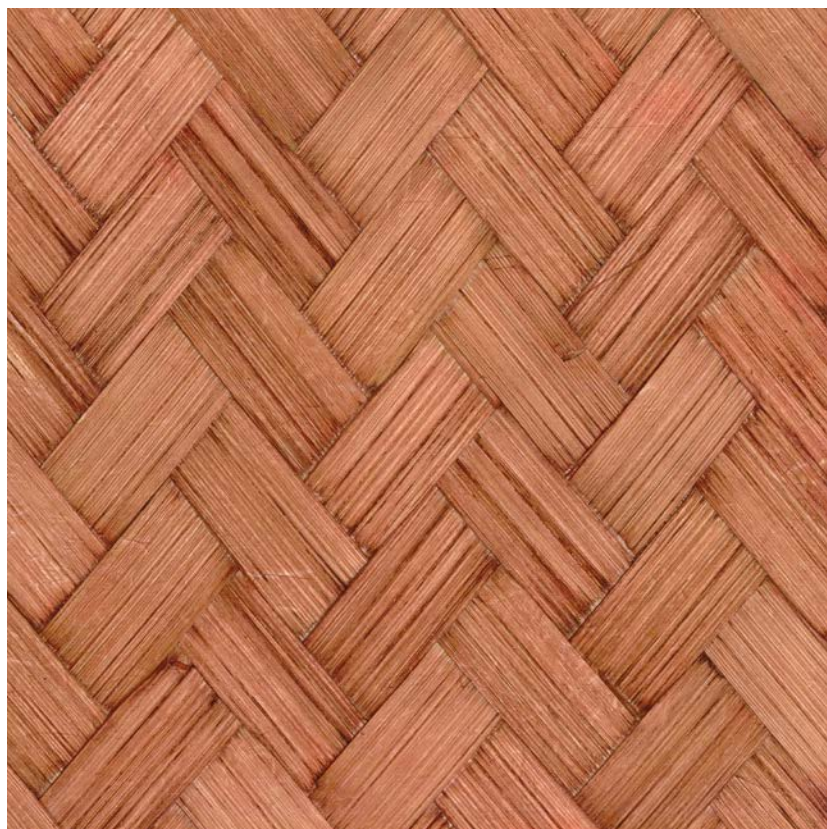

NAME

BAMBOU PETIT CHEVRON TABAC

REFERENCE

CMO WBB 01 72

ALL AVAILABLE COLORS

CMO WBB 01 01

CMO WBB 01 79

COLLECTION

Bamboo wallcovering

USE

Wallcovering

COLLECTION'S HISTORY

A master of light and shadow, bamboo brings its precious duality to life in skilful weaves. On these braids, patterns in twill and herringbone canvas come together with an energy that captivates the gaze. Entirely hand-worked with unerring dexterity, its naturalness is expressed in tactile sophistication and warm depth.

VOC

On demand

USEFUL WIDTH

Panel 0.91 x 3.10 m (35" x 122")

MAXIMUM PIECE LENGHT

0.91 x 3.10 m (35" x 122")

REMARKS

Colors can vary from each production