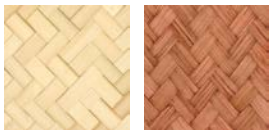

NAME

BAMBOU PETIT CHEVRON FUMÉ

REFERENCE

CMO WBB 01 79

ALL AVAILABLE COLORS

CMO WBB 01 01

CMO WBB 01 72

COLLECTION

Bamboo wallcovering

USE

Wallcovering

COLLECTION'S HISTORY

A master of light and shadow, bamboo brings its precious duality to life in skilful weaves. On these braids, patterns in twill and herringbone canvas come together with an energy that captivates the gaze. Entirely hand-worked with unerring dexterity, its naturalness is expressed in tactile sophistication and warm depth.

VOC

On demand

USEFUL WIDTH

Panel 0.91 x 3.10 m (35" x 122")

MAXIMUM PIECE LENGHT

0.91 x 3.10 m (35" x 122")

REMARKS

Colors can vary from each production