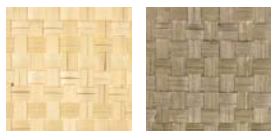

NAME

BAMBOU CANVAS TABAC

REFERENCE

CMO WBB 04 72

ALL AVAILABLE COLORS

CMO WBB 04 10 CMO WBB 04 79

COLLECTION

Bamboo wallcovering

COLLECTION'S HISTORY

A master of light and shadow, bamboo brings its precious duality to life in skilful weaves. On these braids, patterns in twill and herringbone canvas come together with an energy that captivates the gaze. Entirely hand-worked with unerring dexterity, its naturalness is expressed in tactile sophistication and warm depth.

USEFUL WIDTH

Panel 0.91 x 3.10 m (35" x 122")

REMARKS

Colors can vary from each production

LEARN MORE

[Visit the website](#)

USE

Wallcovering