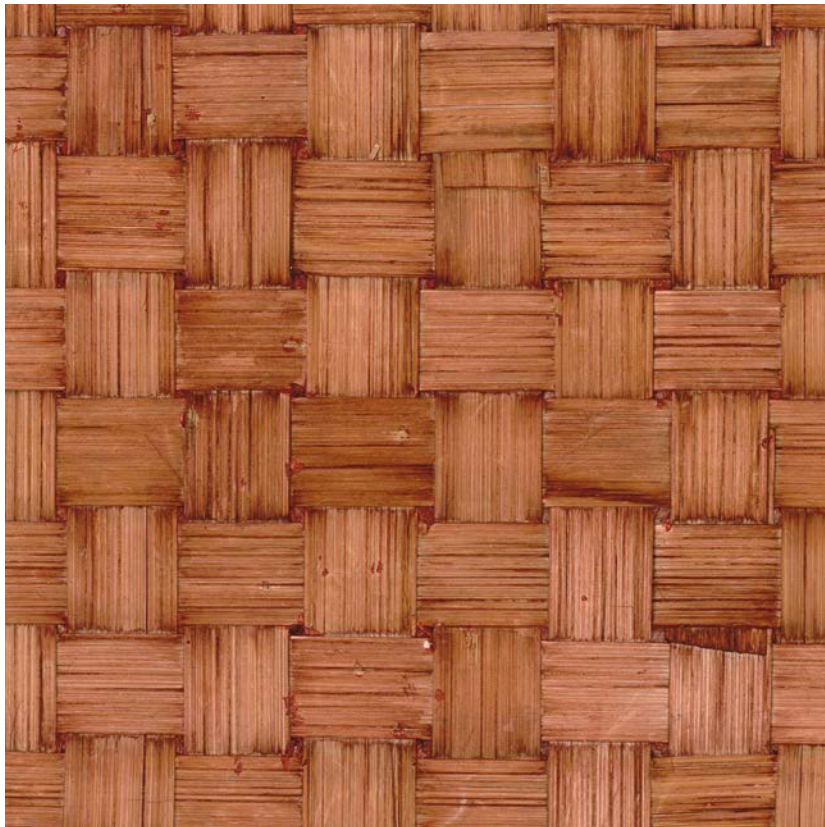

NAME

BAMBOU CANVAS TABAC

REFERENCE

CMO WBB 04 72

ALL AVAILABLE COLORS

CMO WBB 04 10 CMO WBB 04 79

COLLECTION

Bamboo wallcovering

COLLECTION'S HISTORY

A master of light and shadow, bamboo brings its precious duality to life in skilful weaves. On these braids, patterns in twill and herringbone canvas come together with an energy that captivates the gaze. Entirely hand-worked with unerring dexterity, its naturalness is expressed in tactile sophistication and warm depth.

USEFUL WIDTH

Panel 0.91 x 3.10 m (35" x 122")

REMARKS

Colors can vary from each production

LEARN MORE

[Visit the website](#)

USE

Wallcovering