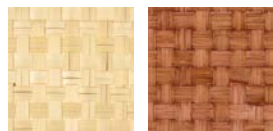

NAME

BAMBOU CANVAS FUMÉ

REFERENCE

CMO WBB 04 79

ALL AVAILABLE COLORS

CMO WBB 04 10 CMO WBB 04 72

COLLECTION

Bamboo wallcovering

USE

Wallcovering

COLLECTION'S HISTORY

A master of light and shadow, bamboo brings its precious duality to life in skilful weaves. On these braids, patterns in twill and herringbone canvas come together with an energy that captivates the gaze. Entirely hand-worked with unerring dexterity, its naturalness is expressed in tactile sophistication and warm depth.

VOC

On demand

USEFUL WIDTH

Panel 0.91 x 3.10 m (35" x 122")

MAXIMUM PIECE LENGHT

0.91 x 3.10 m (35" x 122")

REMARKS

Colors can vary from each production