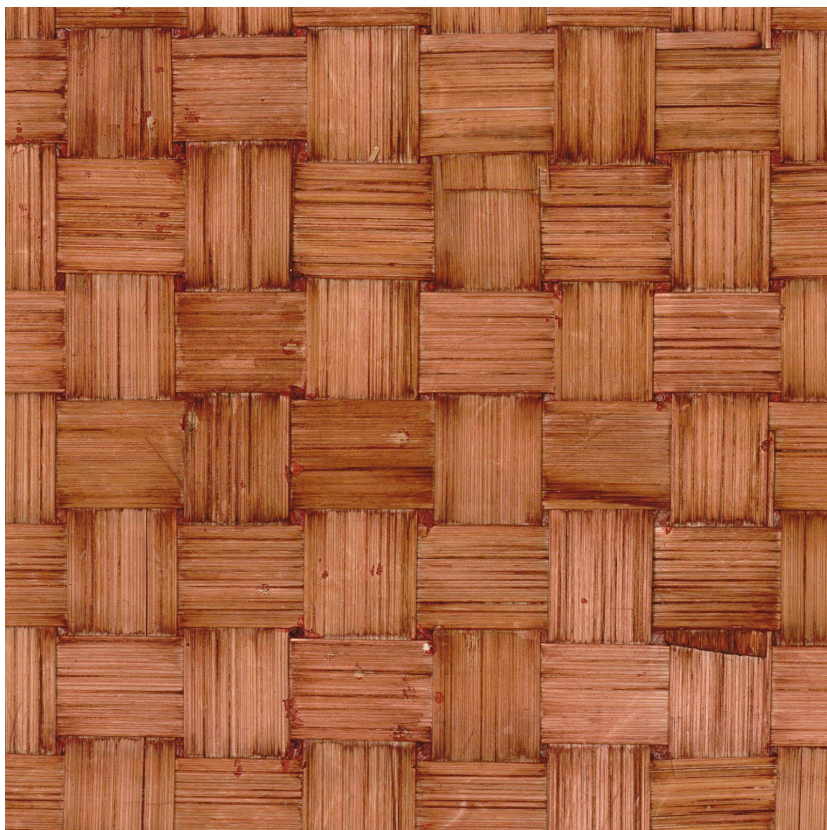

NAME

BAMBOU CANVAS TABAC

REFERENCE

CMO WBB 04 72

ALL AVAILABLE COLORS

CMO WBB 04 10

COLLECTION

Bamboo wallcovering

COLLECTION'S HISTORY

A master of light and shadow, bamboo brings its precious duality to life in skilful weaves. On these braids, patterns in twill and herringbone canvas come together with an energy that captivates the gaze. Entirely hand-worked with unerring dexterity, its naturalness is expressed in tactile sophistication and warm depth.

USEFUL WIDTH

Panel 0.91 x 3.10 m (35" x 122")

REMARKS

Colors can vary from each production

LEARN MORE

[Visit the website](#)

USE

Wallcovering